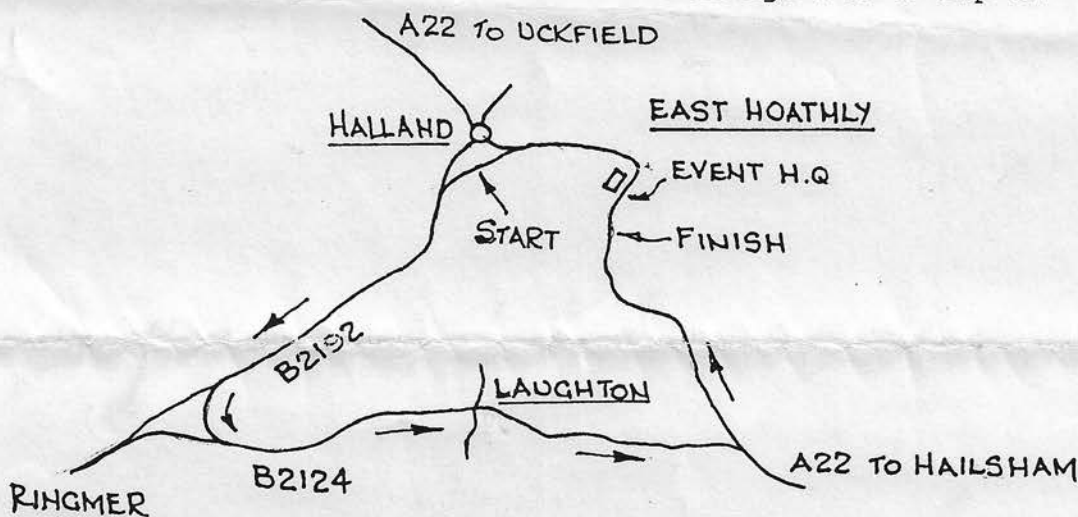

OPEN 10 MILES TIME TRIAL.

Course G815 (Revised)

Saturday 22nd August 1992

Timekeepers: Mr R.H.Douglass and Mrs S.Balcombe.

Event HQ: East Hoathly Village Hall
Church Marks Lane, East Hoathly. (next to the church, behind the Foresters Arms pub).

Course details: Please note different start and HQ this year.
START in Back Lane, Halland, about 100 yards from the junction with the A22 main road. Ride to the end of the lane and turn left onto B2192. Ride down the hill to Shortgate and on towards Ringmer. Turn left into Half Mile Lane (3.0 miles). At the end of this lane turn left CAREFULLY onto B2124 and continue through Laughton to junction with A22 (7.8 miles). Turn left again and ride past Whitesmith and Park Corner Garage to finish about 200 yards short of road works. Please do not stop - continue on to event HQ.

Numbers will be at the start and should be handed in to the refreshment ladies after the event in exchange for a cup of tea.