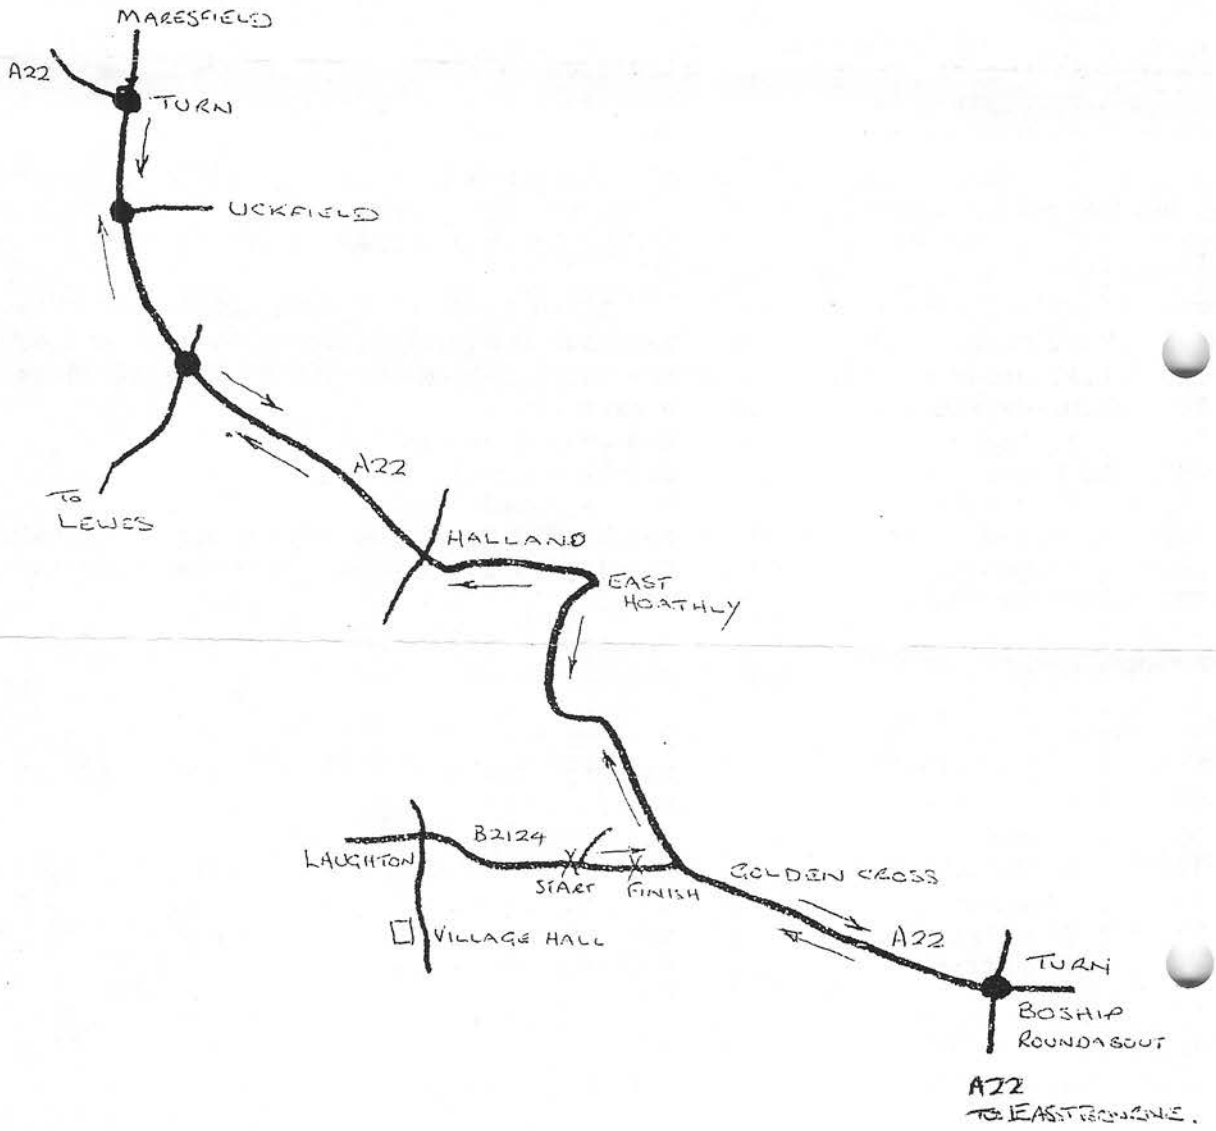

Under R.T.T.C. Regulations

EASTBOURNE ROVERS CYCLING CLUB

OPEN 25 MILES TIME TRIAL

Course G835

Sunday, 18th August 1991

Timekeepers: Mr. R. Humphrey & Mrs. J. Lade

Course details:

START at southern end of Broomham Lane, Whitesmith. Left on B2124 to junction with A22 at Golden Cross. LEFT (with care) onto A22 and proceed via East Hoathly and Halland to Uckfield by-pass. Straight on at Little Horsted roundabout (7.26 miles). Straight on at Uckfield roundabout (10.12 miles).

EVENT SECRETARY:

KEN MILLER, 51 MANOR WAY, POLEGATE, BN26 5AS Tel: 0323 483228

P.T.O. FOR MAP OF COURSE.

ORDER OF START (continued)

61.	M.S. Walker	Regent RC			7.31 am
62.	A.R. Cox	Lewes Wanderers			32
63.	A.P. Kennedy	Sussex Nomads			33
64.	D.J.A. Roberts	Lewes Wanderers	Vet	1.18.20	34
65.	B. Reeves	Central Sussex			35
66.	M.J. Taylor	Eastbourne Rovers	Jun		36
67.	K. Balcombe	Brighton Excelsior	Vet	1.06.00	37
68.	R.P.B. Gorringe	Lewes Wanderers	Vet	1.11.39	38
69.	S.J. Barkess	Hastings & St. Leonards	Jun		39
70.	A. Murray	Wembley RC			40
71.	C. Kitchenham	Hastings & St. Leonards	Jun		7.41 am
72.	R.S. Wimble	Lewes Wanderers			42
73.	J.W. Miller	West Kent RC	Vet	1.13.49	43
74.	A.W. Dwyer	Oval CC	Vet	1.26.56	44
75.	K. Shaw	Willesden CC			45
76.	J. Keen	V.C. Etoile			46
77.	J.C. Coe	Lewes Wanderers	Vet	1.07.00	47
78.	M.P. Pelling	East Grinstead CC			48
79.	D. Hook	Folkestone CC	Vet	1.14.55	49
	K.P. Harding	Central Sussex			50
81.	V.A. Lowe	Brighton Excelsior			7.51 am
82.	I.A. Landless	Lewes Wanderers	Vet	1.11.39	52
83.	E.W. Land	West Kent RC	Vet	1.09.33	53
84.	P. Rolfe	Bec CC	Vet	1.14.55	54
85.	J. Wiseman	Norwood Paragon			55
86.	J.M. Poland	Worthing Excelsior			56
87.	S.A. Toole	Folkestone CC	Vet	1.08.00	57
88.	M. Farla	Catford CC	Vet	1.06.30	58
89.	G. Odell	West Kent RC	Vet	1.13.49	59
90.	S.J. Weller (Miss)	Lewes Wanderers	Lady		60
91.	I.M. Silvester	Leo RC			61