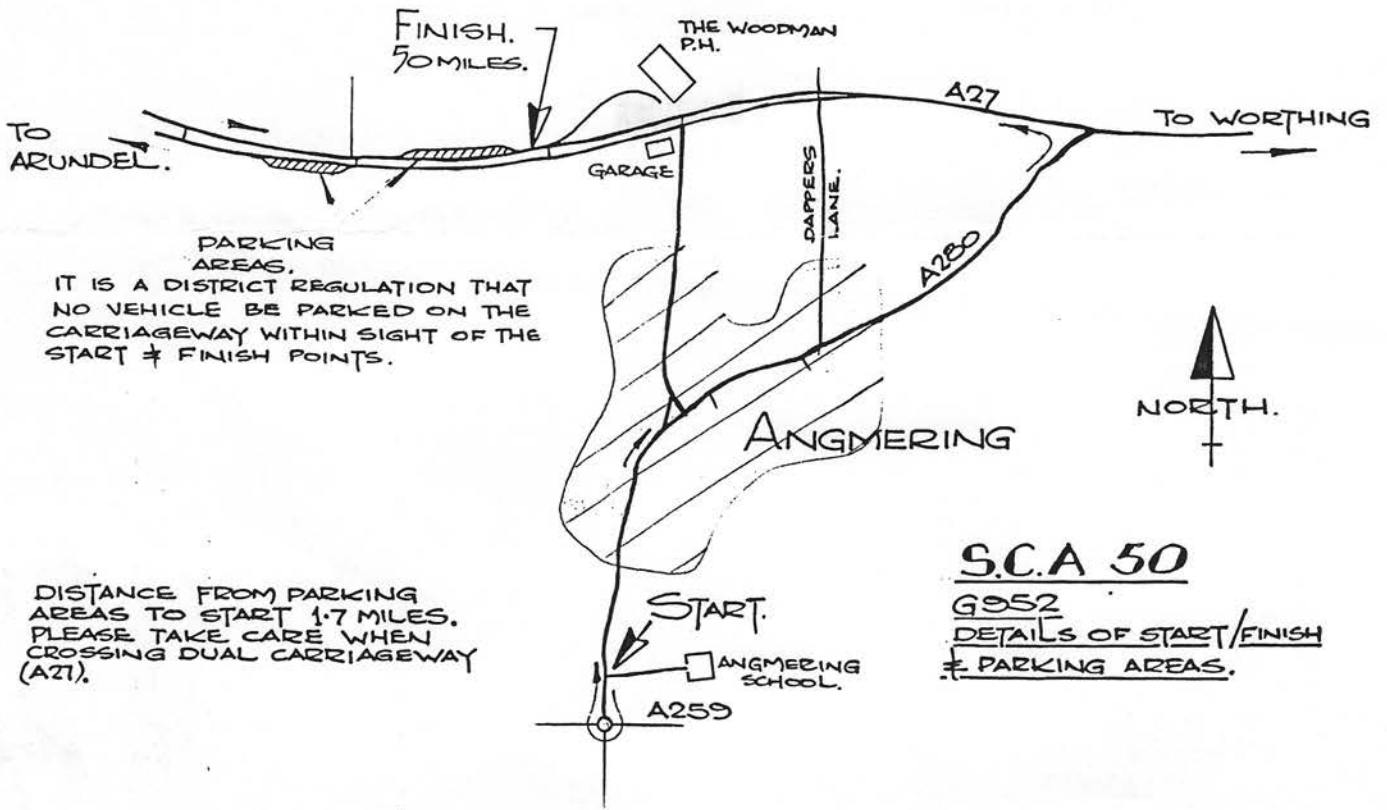

- 61 R.J. Stapley V Epsom C.C. 8.00 7.31
- 62 P.J. Martin Portsmouth North End C.C. 13.20 7.32
- 63 C.R. Hudson Willesdon C.C. 15.20 7.33
- 64 A.L. Barron Portsmouth North End C.C. 27.00 7.34
- 65 J.D. Withey V.C. Etoile 5.40 7.35
- 66 J.E. James V Central Sussex C.C. 10.30 7.36
- 67 D. Cooker V Epsom C.C. 28.50 7.37
- 68 M. Burgess V Lewes Wanderers C.C. 16.40 7.38
- 69 H.S. Coleman V Charlotteville C.C. 29.30 7.39
- 70 T.D. Deacon Lewes Wanderers C.C. Scratch 7.40
- 71 W.J. Proctor V Worthing Excelsior C.C. 26.30 7.41
- 72 M.D. Rabbetts Lewes Wanderers C.C. 9.30 7.42
- 73 G.F.V. Sherlock Norwood Paragon C.C./Reliance Fernhill 15.00 7.43
- 74 T.R. Mairs Crawley Wheelers 24.20 7.44
- 75 J.C. Watson Brighton Excelsior C.C. 5.00 7.45
- 76 G.R. Hill Brighton Mitre C.C. 12.30 7.46
- 77 S.R. Beanet Portsmouth North End C.C. 18.00 7.47
- 78 J.C. Bowditch Portsmouth North End C.C. 13.15 7.48
- 79 S.J. Dennis East Grinstead C.C. 1.00 7.49

PARKING AREAS.
IT IS A DISTRICT REGULATION THAT NO VEHICLE BE PARKED ON THE CARRIAGEWAY WITHIN SIGHT OF THE START & FINISH POINTS.

DISTANCE FROM PARKING AREAS TO START 1.7 MILES. PLEASE TAKE CARE WHEN CROSSING DUAL CARRIAGEWAY (A27).

S.C.A 50
G052
DETAILS OF START/FINISH
& PARKING AREAS.