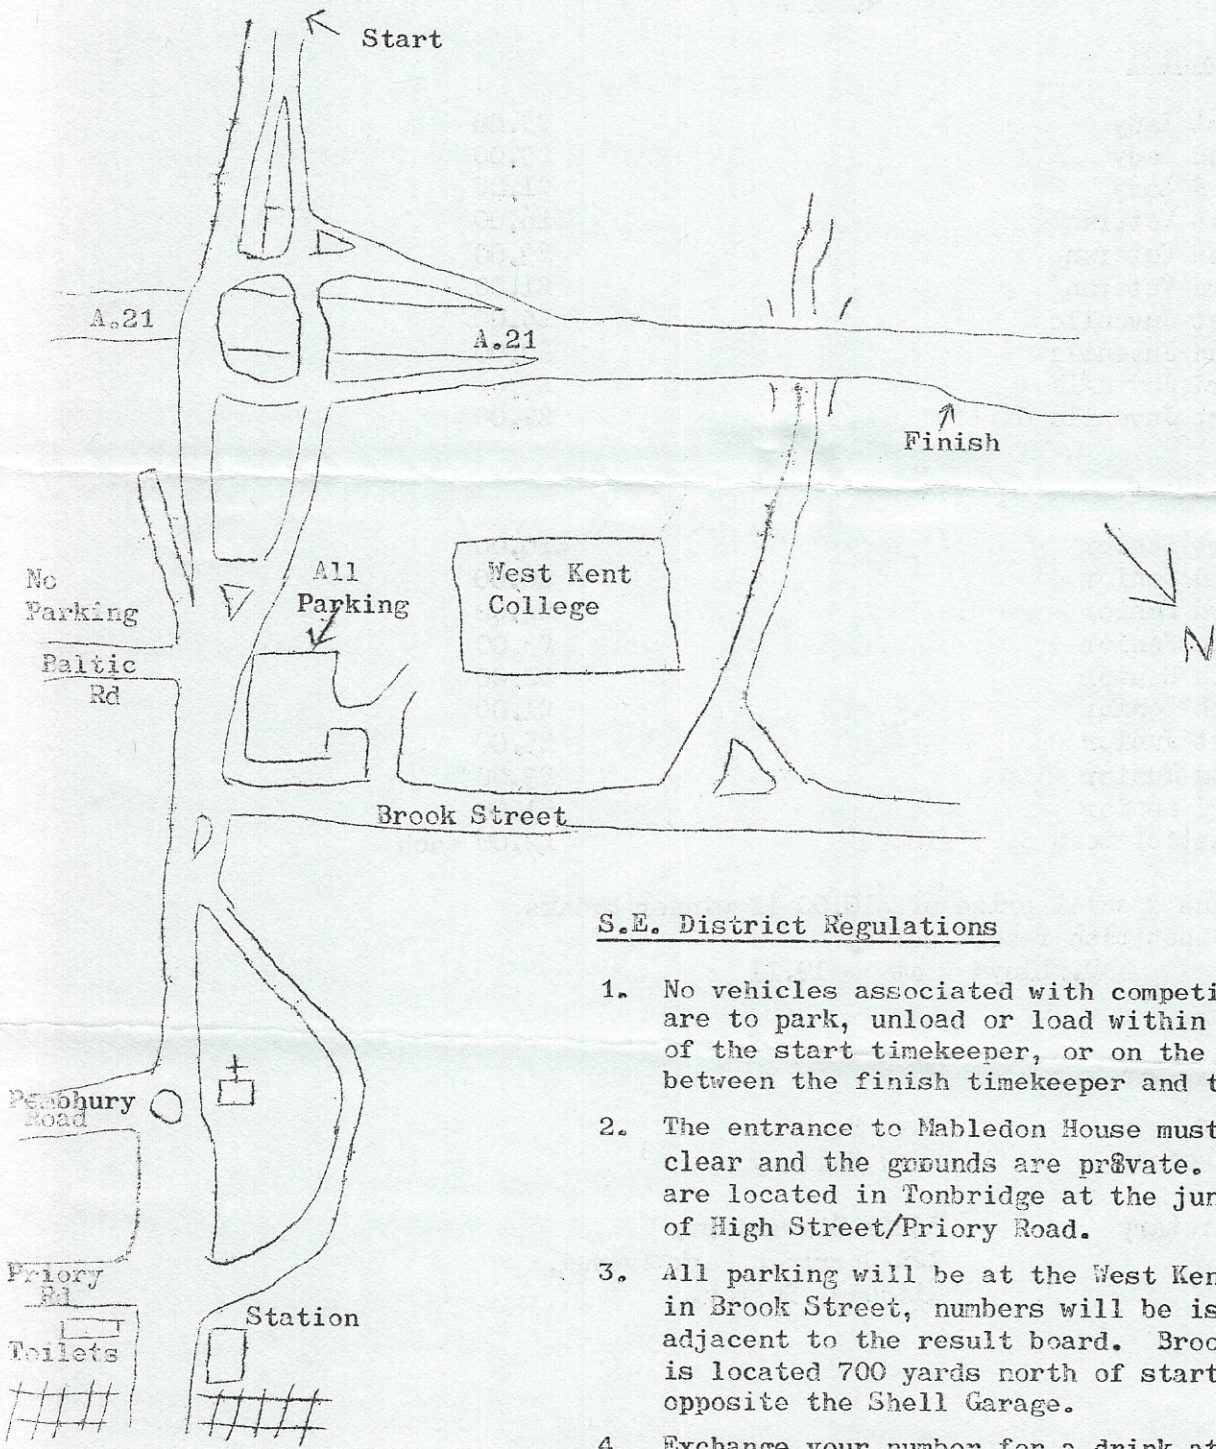

D. Lloyd at 19.11

Timekeeper  
Asst. Timekeeper

Dave Hughes  
Mark Ballamy

Event Secretary

Eddie Starsmeare,  
128 Gorringe Park Avenue,  
Mitcham, Surrey.

Q10./19 Course Details

Start on A.26 at drain 32 yards north of entrance to Mabledon. Proceed north to join the slip road to the A.21. Follow the A.21 and encircle the Weald roundabout (5.3 miles) and retrace to finish at the drain at the extreme southern edge of the last layby. All competitors must continue and rejoin A.26 before dismounting.

No Parking

S.E. District Regulations

1. No vehicles associated with competitors are to park, unload or load within 300 yards of the start timekeeper, or on the verge between the finish timekeeper and the A.26
2. The entrance to Mabledon House must be kept clear and the grounds are private. Toilets are located in Tonbridge at the junction of High Street/Priory Road.
3. All parking will be at the West Kent College in Brook Street, numbers will be issued here, adjacent to the result board. Brook Street is located 700 yards north of start, on A.26 opposite the Shell Garage.
4. Exchange your number for a drink at the finish.