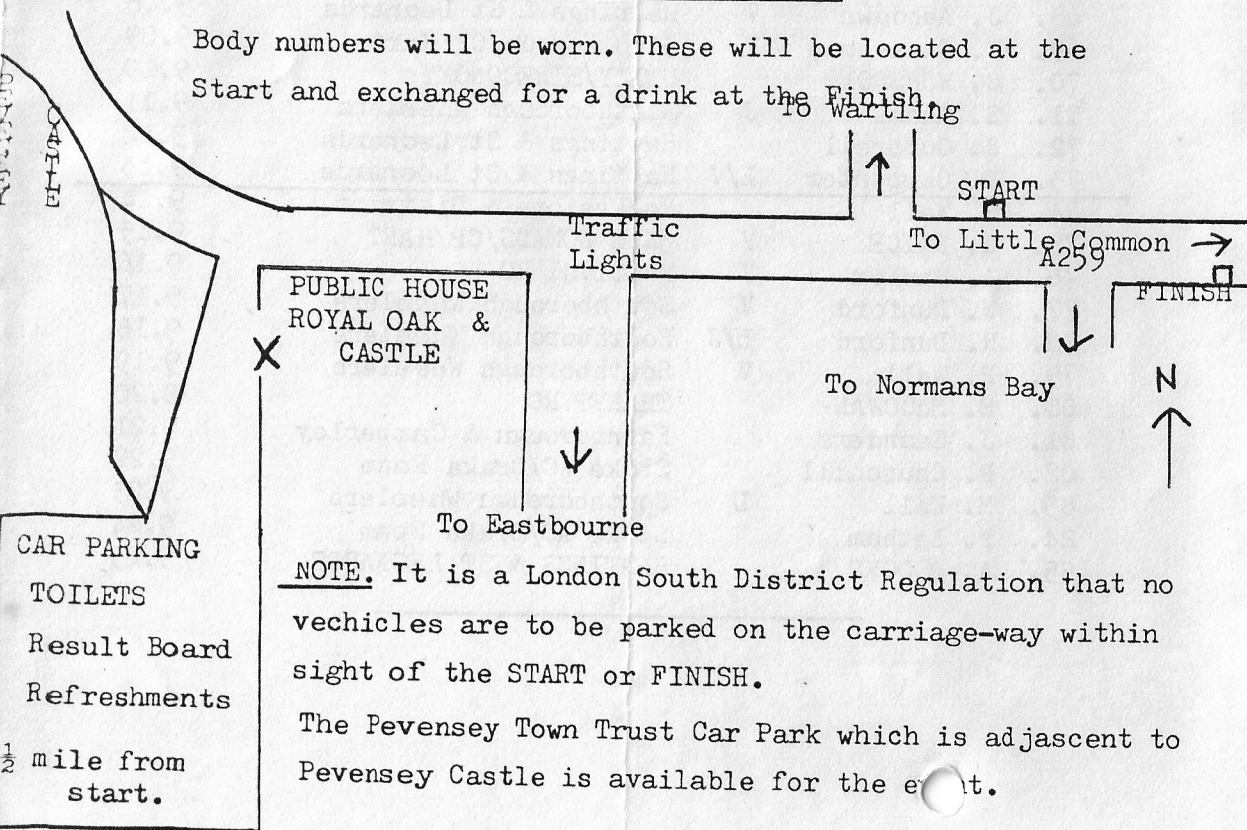

NOTE. It is a London South District Regulation that no vehicles are to be parked on the carriage-way within sight of the START or FINISH.

The Pevensey Town Trust Car Park which is adjacent to Pevensey Castle is available for the event.

Course G813.

Start on A259 between Pevensey and Little Common, 50yds. east of road to Wartling. Proceed eastwards to Little Common, where TURN (M) around round - a -bout. Retrace as outwards to finish 150yds. east of road to Normans Bay.