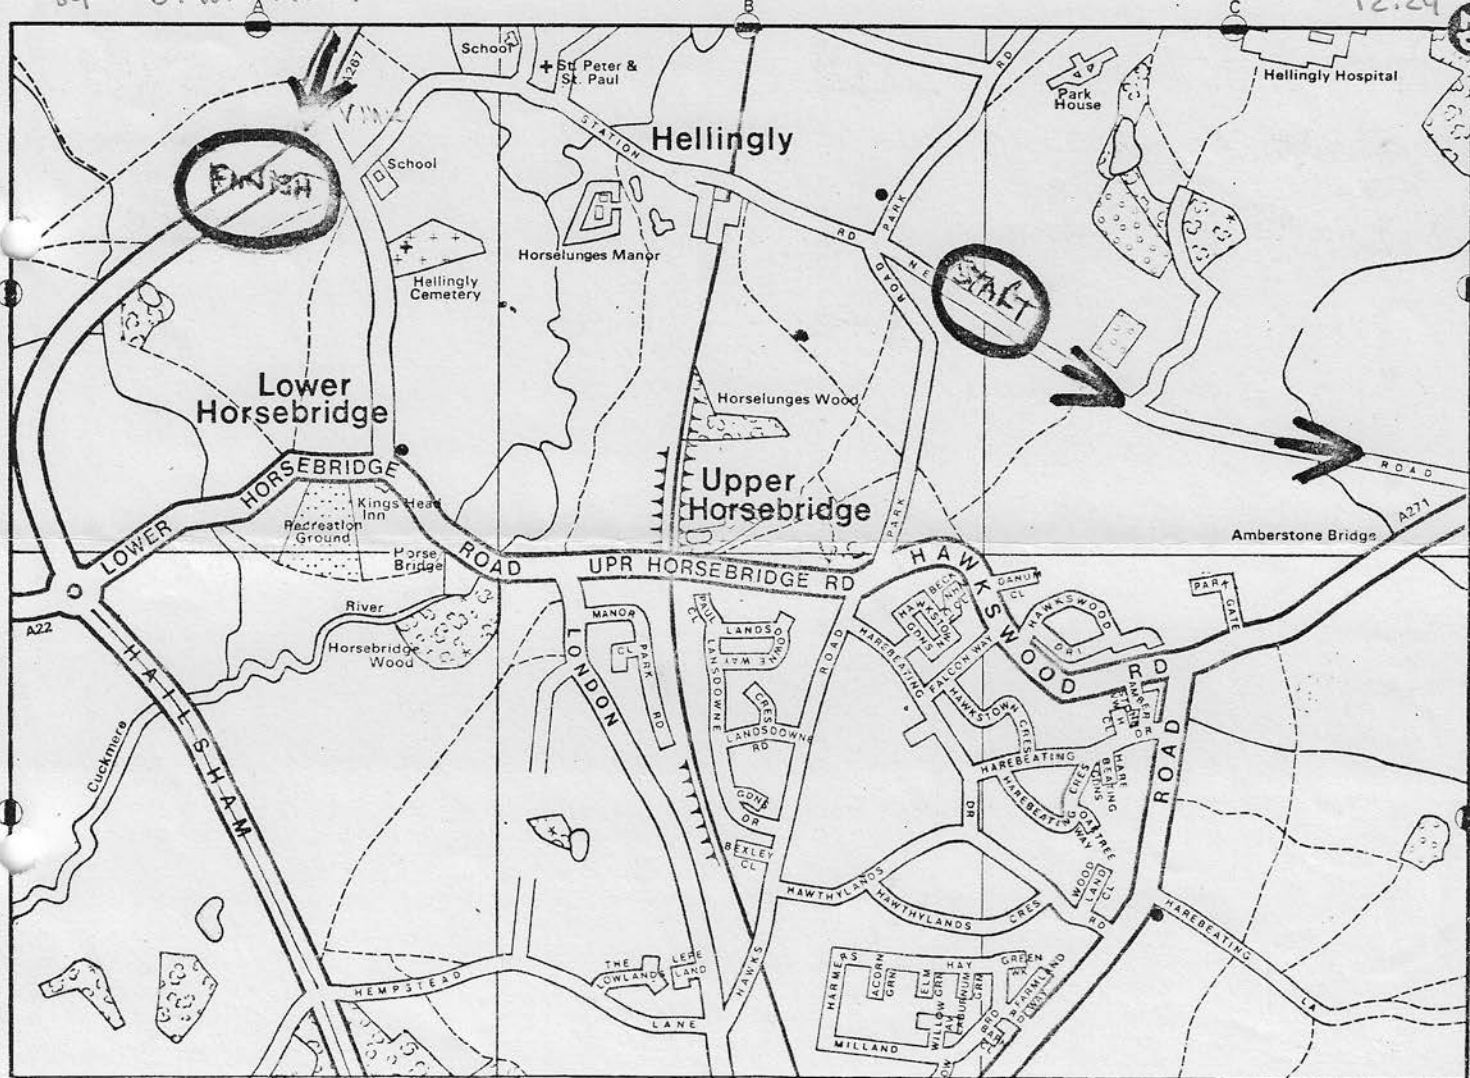

69	C. J. Myddleton	Brighton Excelsior C.C.	12.09
70	C. V. Sharp	Eastbourne Rovers C.C.	12.10
71	G. Ree	V. C. Etoile	12.11
72	A. N. Codd	(V) Central Sussex C.C.	12.12
73	W. J. Procter	Worthing Excelsior C.C.	12.13
74	T. M. Carpenter	Hastings & St. Leonards C.C.	12.14
75	I. M. Burgess	Lewes Wanderers C.C.	12.15
76	A. J. Verrall	Southborough & District Wheelers	12.16
77	K. M. Bramham	(V) Central Sussex C.C.	12.17
78	I. A. Landless	(V) Lewes Wanderers C.C.	12.18
79	J. P. Collison	Eastbourne Rovers C.C.	12.19
80	C. L. Attwood	V. C. Etoile	12.20
81	S. C. Howe	Brighton Mitre C.C.	12.21
82	J. Horsler	Hastings & St. Leonards C.C.	12.22
83	D. M. Abraham	Southborough & District Wheelers	12.23
84	D. I. Bate	East Grinstead C.C.	12.24
85	A. R. Brooks	Hastings & St. Leonards C.C.	12.25
86	R. B. Siggs	(V) Central Sussex C.C.	12.26
87	P. A. Abraham	Southborough & District Wheelers	12.27
88	J. W. WOOTTON	EASTBOURNE ROVERS	12.28
89	B. W. HOLT	" "	12.29