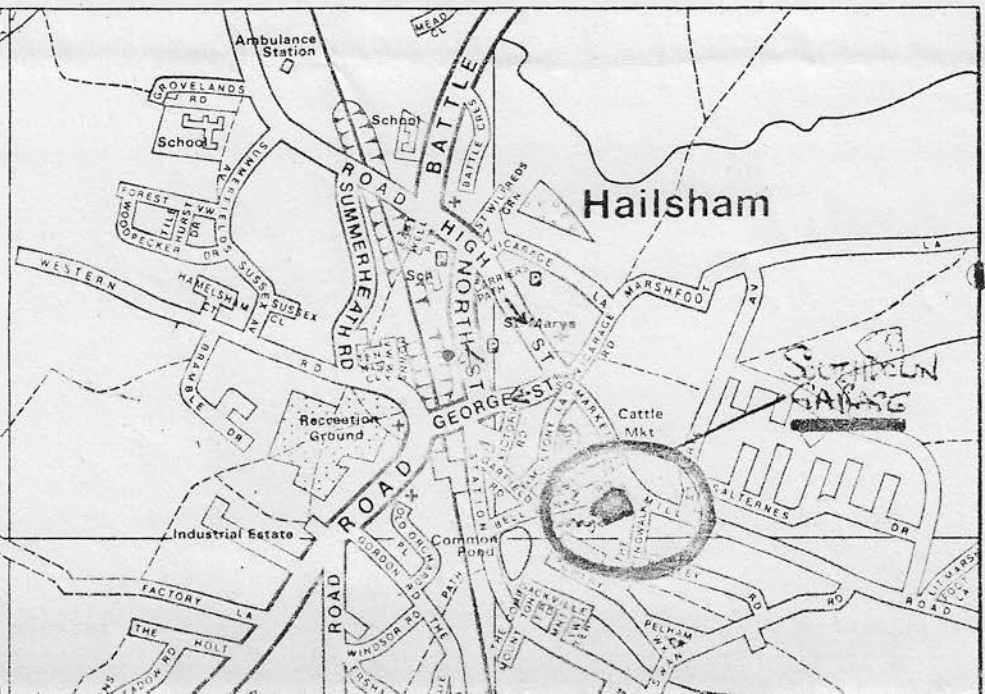

28 HAILSHAM

Acorn Grn	28 B2	Manor Pk Clo	28 B2
Amberstone View	28 C2	Manor Pk Rd	28 B2
Archnery Wk	29 C4	Market Sq	29 C3
Arington Rd	29 B4	Market St	29 C3
		Marshfoot La	29 C3
Barn Clo	28 C2	Meadow Clo	29 B3
Battle Cres	29 B3	Meadow Rd	29 B4
Battle Pd	29 B3	Milland Rd	28 B2
Beckenham Clo	28 B2	Mill Rd	29 C3
Bell Banks Rd	29 C3	Mount View Ter	29 C4
Bexley Clo	28 B2		
Bowley Rd	29 C4	New Rd	29 B1
Bramble Dri	29 B3	North St	29 B4
		Nursery Path	29 B4
Caburn Way	29 B4		
Carriers Path	29 B3	Oaktree Way	29 C2
Colthore La	29 B4	Old Diamond Pl	29 B3
Compton Ter	29 C4	Old Swan La	29 C4
Danum Clo	28 C2	Park Clo	29 B4
Ditching Way	29 B4	Park Gate	28 C2
Downsview Way	29 B3	Park Rd	28 B1
		Paul Clo	29 C2
Elm Grn	28 B2	Peiham Cres	29 B4
Elmsdown Pl	29 C3		
Ersham Rd	29 B4	Socville Rd	29 C4
Ersham Way	29 B4	St Marys Av	29 C3
		St Wilfreds Grn	29 B3
Factory La	29 B4	Salterns Dri	29 C3
Falcon Way	29 B2	Salterns Clo	29 B4
Fairland Way	28 C2	Sandbanks Clo	29 B4
Forest View	29 B3	Sandbanks Gro	29 B4
		Sandbanks Way	29 C4
		Southerden Clo	29 B3
Garfield Rd	28 B3	South Rd	29 B4
George St	29 B3	Station Rd	29 B3
Gordon Rd	29 B4	Station Rd, Hellingly	28 B1
Green Wk	28 C2	Stony La	29 C3
Hilllands Rd	29 B3	Summerfields Av	29 B3
		Summerfields Rd	29 B3
Hairthorn By-Pass	28 A2	Sussex Av	29 B3
Hailsham Rd	29 B4	Sussex Clo	29 B3
Hamelsham Ct	29 B3	Swan Rd	29 C4
Hillbanks Clo	29 C2		
Harebeating Cres	28 C2	Tennis Clo	29 B3
Harebeating Dr	28 C2	The Avenue	29 B4
Harebeating Ln	29 C2	The Clovefields	29 B2