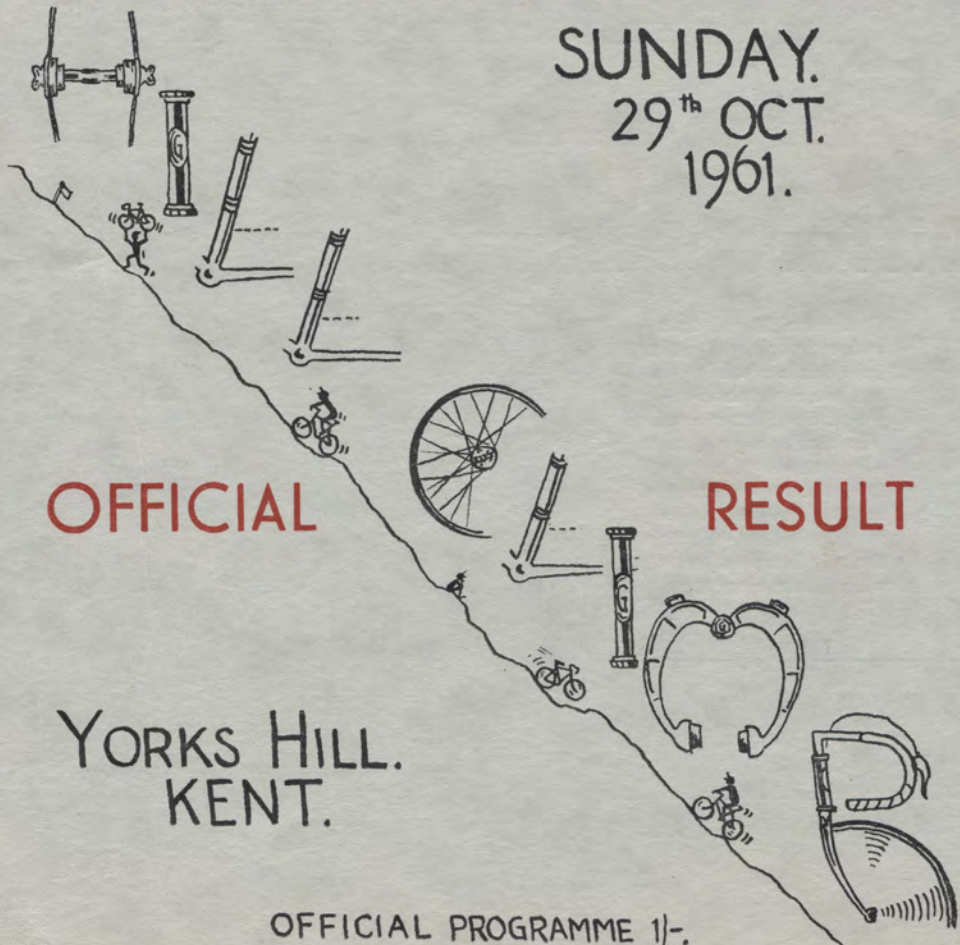

SUNDAY.
29th OCT.
1961.

OFFICIAL

RESULT

YORKS HILL.
KENT.

OFFICIAL PROGRAMME 1/-.

RESULT

First Place P. J. Graham West Pennine R.C. 1 min. 56.1/5 secs. (*Event Record*)

Award R.T.T.C. Championship Trophy
Catford S. F. Edge Cup
R.T.T.C. Medallion and prize to value of £3