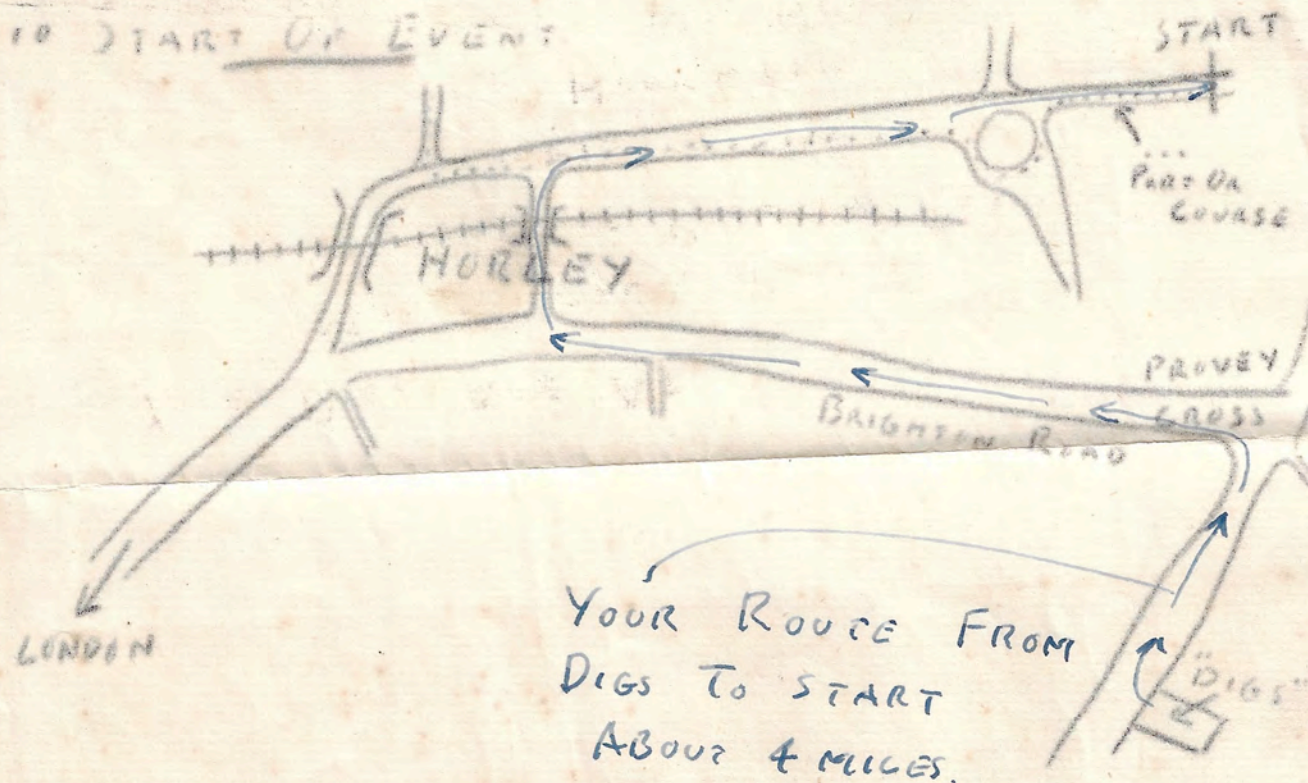

E. ROLLESTON - HASTINGS + ST. LEONARDS C.C.

YOUR DIGS ARE AT:

Mrs. PORTER

MELROSE POULTRY FARMS

REIGATE ROAD

HOOKEWOOD

NR. HORLEY

SURREY.

NEAREST RAILWAY STATION:

HORLEY, ON THE BRIGHTON LINE

TO START OF EVENT

YOUR ROUTE FROM
DIGS TO START
ABOUT 4 MILES.